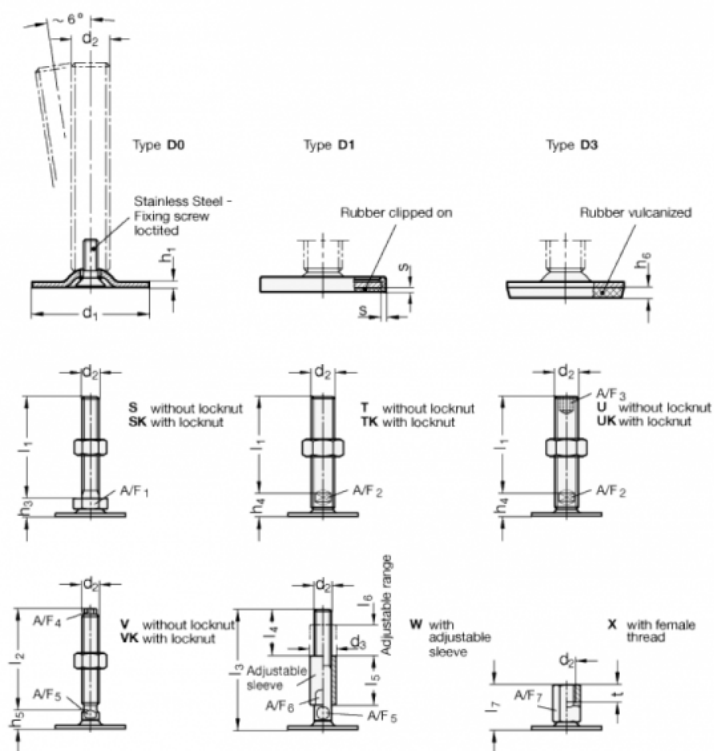

Article number: 204180M16100D1T
 Description: E+G levelling foot
 GN 41-80-M16-100-D1-T
 Note: T Without nut, Wrench flat at the bottom

Measures

A/F2 = 12
 d_1 = 80
 d_2 = M16
 h_1 = 3
 h_4 = 18
 h_6 =
 h_1 = 100
 s = 2